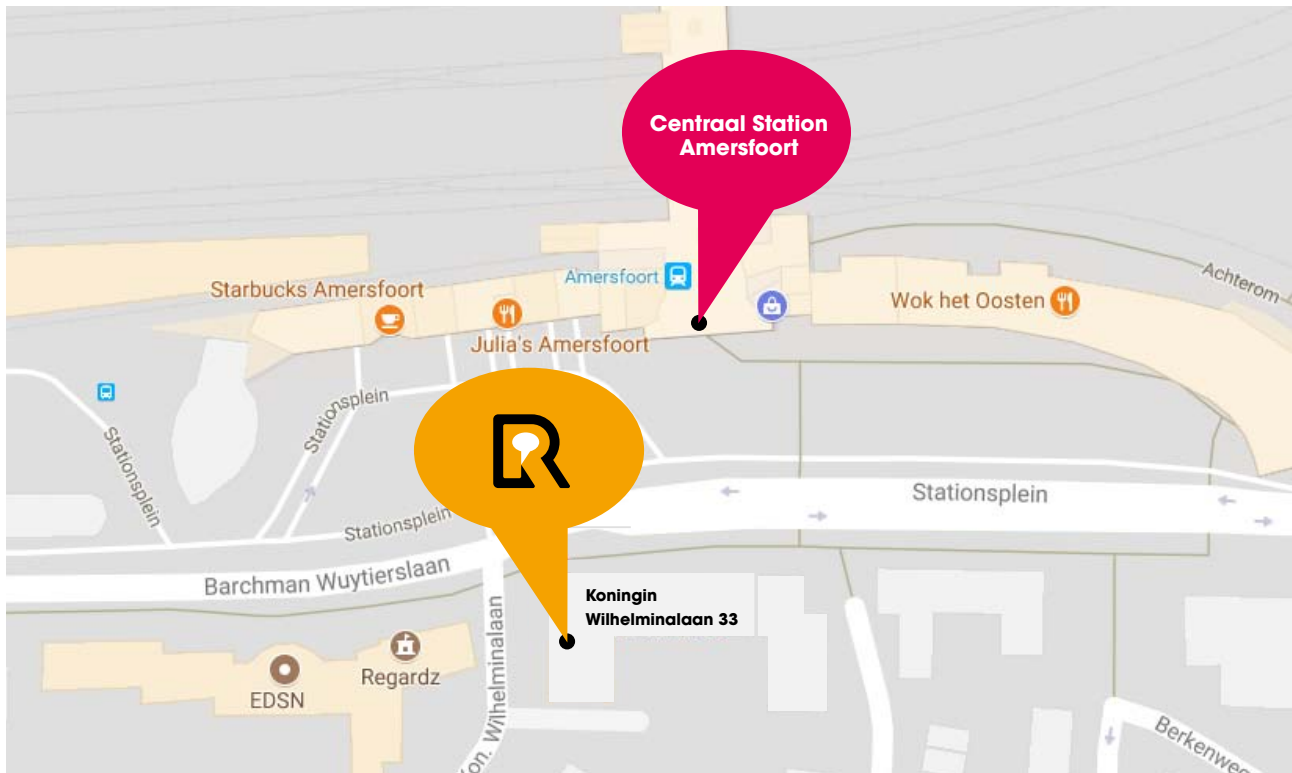

Extra Information

Amersfoort

Google Maps: [Click here on the link](#)